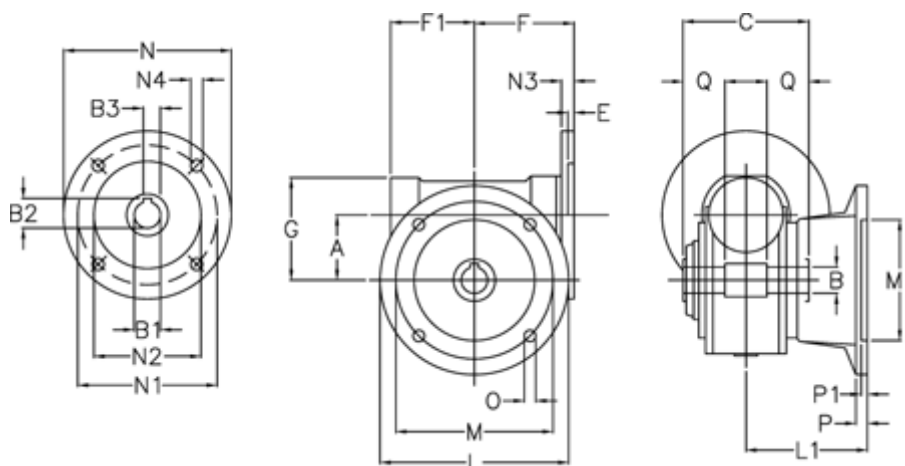

Article number: 390204403542310  
 Description: Worm gear  
 VF 44-F2-35-63B14

## Measures

A	= 44.6	F1	= 54	N2	= 60
B	= 18 H7	G	= 71	N3	= 8
B1 E7	= 11	L	= 110	N4	= 5.5
B2	= 12.8	L1	= 60.5	O	= 8.5
B3 H9	= 4	M	= 87	P	= 9
C	= 64	M1	= 60	P1	= 7
E	= 2	N	= 90	Q	= 24.5
F	= 65	N1	= 75		